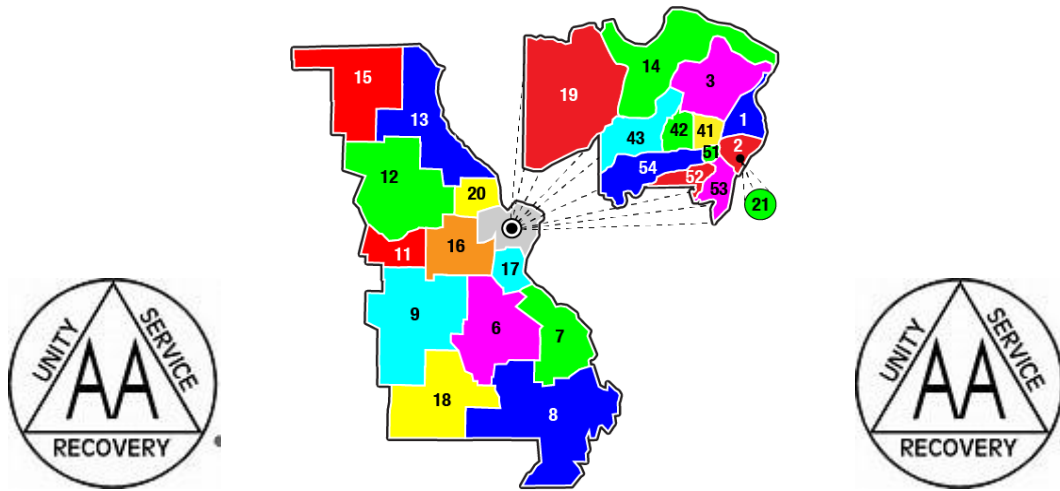

# 2018 Spring Area Assembly

New Assembly Locations In 2018!!

### **Miners Convention Center**

2610 E Malone Ave,  
Sikeston, Missouri 63801

This will be Area 38's **two-day** Mock Conference Assembly  
Saturday March 17, 2018 from 9am to 4pm  
& Sunday March 18, 2018 9am to Noon

-----  
Motels Near Miners Convention Center:

Best Western Plus	Super 8	Americas Best Value Inn & Suites
120 South Interstate Drive	2609 East Malone Ave	220 South Interstate Drive
Sikeston, Missouri	Sikeston, Missouri	Sikeston, Missouri